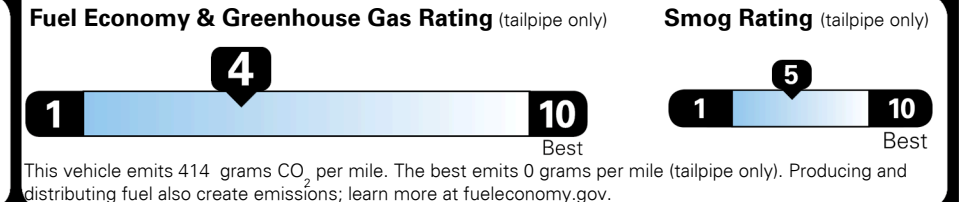

GENESIS WARRANTY

- 5-year/60,000-mile New Vehicle Warranty*
- 10-year/100,000-mile Powertrain Warranty*
- 7-year/Unlimited-mile Anti-perforation Warranty*
- Limited warranties, see dealer for details

Full Tank of Gas

Manufacturer's Suggested Retail Price: **$41,750.00**

ADDED FEATURES:

- *Wheel Locks **$55.00**

SOLD TO: CA365   **SHIPPED TO: CA365**
SAGE HYUNDAI
224 N. VERMONT AVENUE
LOS ANGELES CA 90004

VIN: KMHGN4JEXJU239076	ENGINE: G6DNHA854524	EXTERIOR COLOR: HIMALAYAN GRAY	INTERIOR/SEAT COLOR: BLACK/BLACK
MODEL: B2402R65	PORT OF ENTRY: HU	TRANSPORT: TRUCK	ACCESSORY WEIGHT: 10 lbs./ 5 kgs.

EMISSIONS:
This vehicle is certified to meet emission requirements in all 50 states

Inland Freight & Handling : **$975.00**

TOTAL PRICE: $42,780.00

EPA DOT Fuel Economy and Environment

Gasoline Vehicle

Fuel Economy

22 MPG Large Cars range from 14 to 104 MPG. The best vehicle rates 136 MPGe.

19 MPG city   **27** MPG highway

4.5 gallons per 100 miles

You spend $1,500
more in fuel costs over 5 years
compared to the average new vehicle.

Annual fuel cost $1,650

Actual results will vary for many reasons, including driving conditions and how you drive and maintain your vehicle. The average new vehicle gets 27 MPG and costs $6,750 to fuel over 5 years. Cost estimates are based on 15,000 miles per year at $ 2.40 per gallon. MPGe is miles per gasoline gallon equivalent. Vehicle emissions are a significant cause of climate change and smog.

fueleconomy.gov
Calculate personalized estimates and compare vehicles

Smartphone QR Code

GOVERNMENT 5-STAR SAFETY RATINGS

Overall Vehicle Score ★ ★ ★ ★ ★
Based on the combined rating of frontal, side and rollover. Should ONLY be compared to other vehicles of similar size and weight.

Frontal Crash	Driver	★ ★ ★ ★ ★
Crash	Passenger	★ ★ ★ ★ ★
Based on the risk of injury in a frontal impact. Should ONLY be compared to other vehicles of similar size and weight.		
Side Crash	Front seat	★ ★ ★ ★ ★
Crash	Rear seat	★ ★ ★ ★ ★
Based on the risk of injury in a side impact.		
Rollover		★ ★ ★ ★ ★
Based on the risk of rollover in a single-vehicle crash.		

Manufacturer's suggested retail price includes manufacturer's recommended pre-delivery service. Gasoline license and title fees state and local taxes and dealer installed options and accessories are not included in the manufacturer's suggested retail price. This label has been affixed to this vehicle by Hyundai Motor America, pursuant to the requirements of 15 U.S.C. 1231 et seq. which prohibits its removal or alteration prior to delivery to the ultimate purchaser.

Scan this QR code for general model information and options

Star ratings range from 1 to 5 stars (★★★★★) with 5 being the highest.
Source: National Highway Traffic Safety Administration (NHTSA).
www.safercar.gov or 1-888-327-4236

PARTS CONTENT INFORMATION

FOR VEHICLES IN THIS CARLINE: U.S./CANADIAN PARTS CONTENT: 3 %

MAJOR SOURCES OF FOREIGN PARTS CONTENT: KOREA: 87 %

FOR THIS VEHICLE: FINAL ASSEMBLY POINT: ULSAN, KOREA

COUNTRY OF ORIGIN:

ENGINE: KOREA   TRANSMISSION: KOREA

Note: Parts content does not include final assembly, distribution, or other non-parts costs.